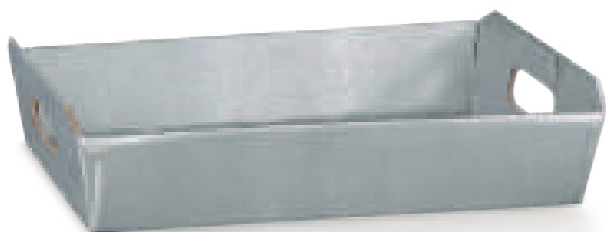

Cesto Incollato

310x220x90 Art. 138769S
350x260x70 Art. 138770S
400x300x120 Art. 138771S